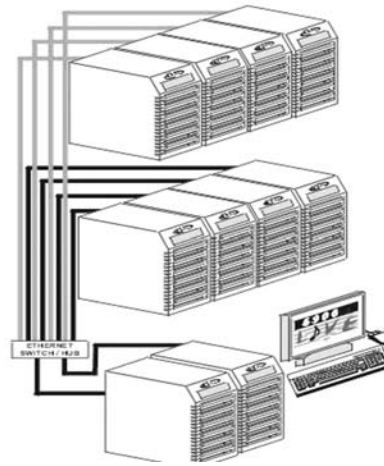

An All in One Solution

The 5906 LIVE can record continuously for hours. It easily replaces the multiple recorders commonly used when events exceed eighty minutes. In fact, it takes the place of two recorders, a duplicator and digital audio components. With six drives, and further scalable, it is a very effective copier.

Simplicity

The 5906 LIVE gives you the ability to record audio directly from your mixer or other analog or digital source. It is equally capable of recording from cassette decks or DAT players. The one-touch intuitive menu makes MF Digital's 5906 copiers as easy to use as a photocopier! Simply record the event or performance to the 5906 LIVE's hard disk, set the desired Start ID's, or track points, choose where to span discs if the program exceeds the capacity of one CD, then start writing up to six discs at once within minutes of the event's end.

Copier Module Expandability: From 6 to 60 drives

MF Digital's "disc casting" (free client command module) allows you to add additional 5906 modules and burn on an unlimited number of drives. Even from remote locations around a concert facility or campus. The 5906 flexibility provides an autoloader option for complete automation of the burn process.